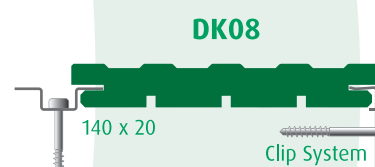

T: 01606 55 55 00
F: 01606 55 55 11
sales@whitmores.co.uk

Decking
Whitmore's Timber

The DK Range

www.whitmores.co.uk

Tel. 01455 209 121

Lengths available in 1.8m and longer
All dimensions are in mm (Dimensions may vary)